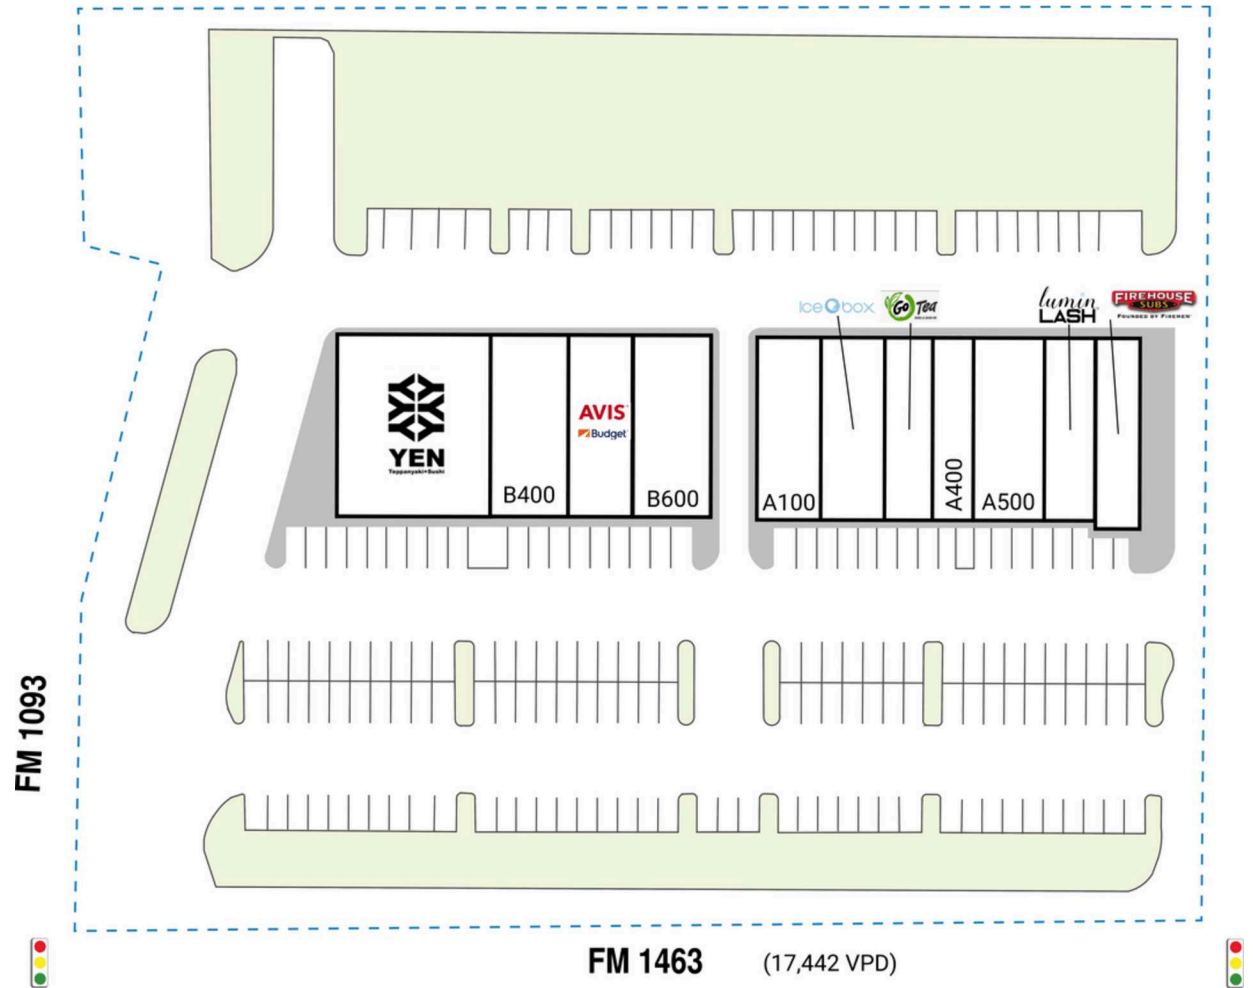

# SHOPS AT CROSS CREEK

6630 FM 1463 Road | Fulshear, TX 77441

SPACE	TENANT	SQ. FT.
A100	Joy Love Burger	1,800 SF
A200	Icebox Cryotherapy	1,980 SF
A300	GOTEA	1,200 SF
A400	The Third Sister	1,800 SF
A500	Cardio Clinic	2,520 SF
A700	Lumin Lash	1,662 SF
A800	Firehouse Subs	1,900 SF
B100	Yen Flushear	5,595 SF
B400	Chic Nail Lounge	1,546 SF
B500	Avis Budget Car	1,305 SF
B600	Rightway Dental	2,880 SF
<b>TOTAL SQ. FT.</b>		<b>24,188</b>

SITE LEGEND	
<span style="display: inline-block; width: 15px; height: 15px; background-color: #FFD700; border: 1px solid black;"></span> Available	<span style="display: inline-block; width: 15px; height: 15px; background-color: #FFFFFF; border: 1px solid black;"></span> Occupied
<span style="display: inline-block; width: 15px; height: 15px; background-color: #ADD8E6; border: 1px solid black;"></span> Leased (not occupied)	<span style="display: inline-block; width: 15px; height: 15px; background-color: #A9A9A9; border: 1px solid black;"></span> Owned by Others
<span style="display: inline-block; width: 15px; height: 15px; border: 2px dashed blue;"></span> Site Boundary	