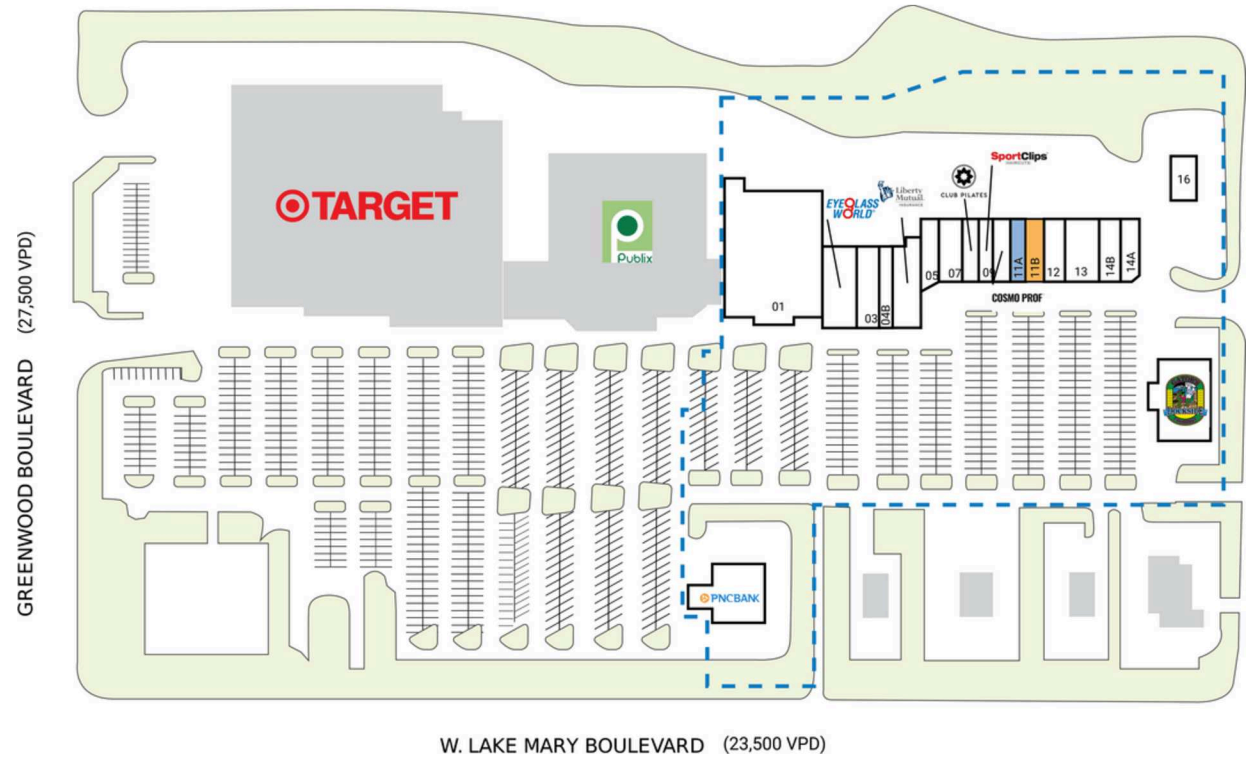

SHOPPES AT LAKE MARY

4215 W. Lake Mary Boulevard | Lake Mary, FL 32746

SPACE	TENANT	SQ. FT.
SHAD	Publix/Target	
01	HomeSense	23,942 SF
02	Eyeglass World	4,500 SF
03	Keke's Restaurant	4,500 SF
04A	Liberty Mutual	3,292 SF
04B	Premium Properties RE	1,644 SF
05	Huey Magoos	1,800 SF
07	Hollywood Houndz	4,000 SF
08	Club Pilates	2,400 SF
09	Sport Clips	1,600 SF
10	CosmoProf	2,400 SF
11A	COMING AVAILABLE	1,200 SF
11B	AVAILABLE	2,000 SF
12	Classic Dental	2,400 SF
13	Don Julio Mexican Kitchen	3,200 SF
14A	SoFresh	1,600 SF
14B	Beaute Nest Polish & Spa	1,600 SF
15	Gator's Dockside	7,700 SF
16	Jeremiahs Italian Ice	988 SF
17	PNC Bank	3,468 SF
TOTAL SQ. FT.		3,468

SITE LEGEND	
 Available	 Occupied
 Leased (not occupied)	 Owned by Others
 Site Boundary	

DISCLAIMER - This site plan is for general information purposes only and is not intended to constitute representations and warranties by Landlord as to the ownership of the real property depicted herein or the identity or nature of any occupants thereof.