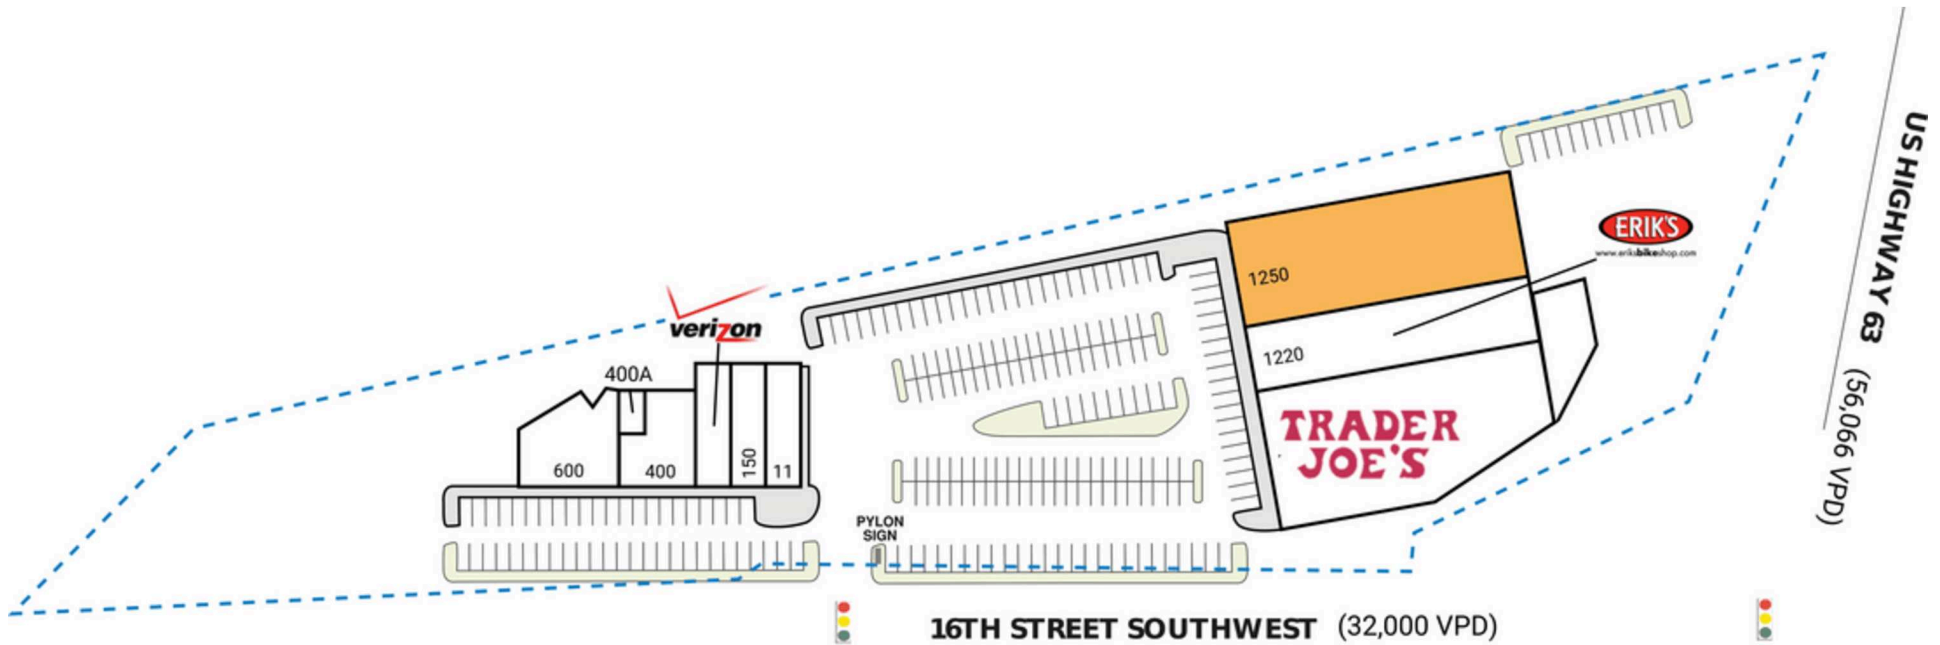

# APACHE SHOPPES

1200 16th Street SW | Rochester, MN 55902

SPACE	TENANT	SQ. FT.				
11	Lasker Jewelers	3,000 SF	400 UC Nails	1,232 SF	1220 Erik's Bike Shop	7,950 SF
150	TerraLoco Running & Yoga	3,775 SF	400A Hot Chip Burger Bar (Storage)	142 SF	<b>1250 AVAILABLE</b>	<b>18,540 SF</b>
200	Verizon Wireless	2,890 SF	600 Hot Chip Burger Bar	4,002 SF	<b>TOTAL SQ. FT.</b>	<b>57,491</b>
			1200 Trader Joe's	15,960 SF		

## SITE LEGEND

- Available
- Occupied
- Leased (not occupied)
- Owned by Others
- Site Boundary

DISCLAIMER - This site plan is for general information purposes only and is not intended to constitute representations and warranties by Landlord as to the ownership of the real property depicted herein or the identity or nature of any occupants thereof.