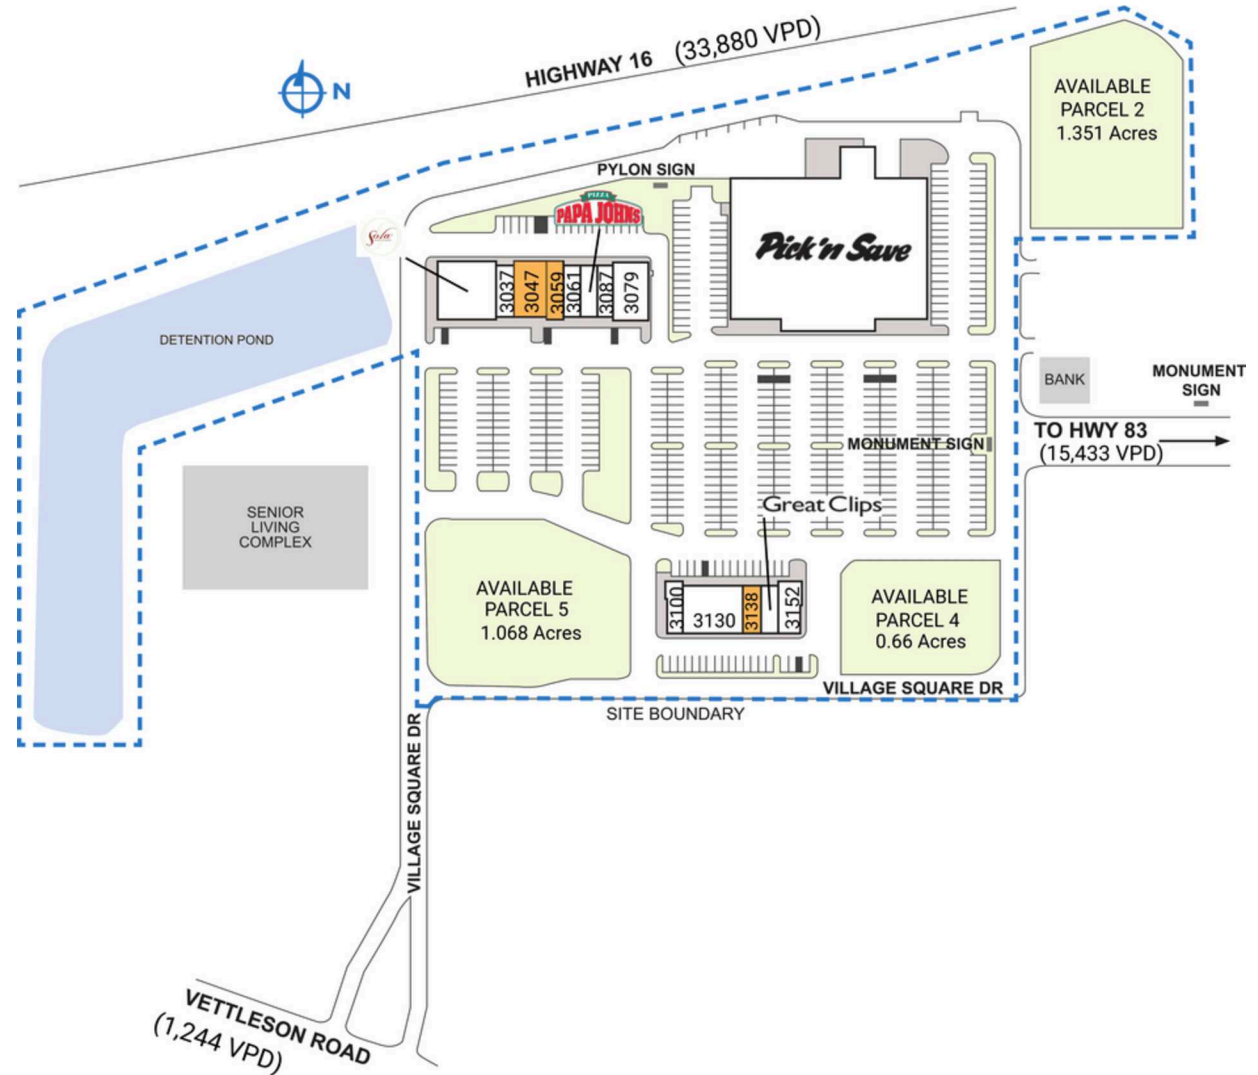

VILLAGE SQUARE OF DELAFIELD

3161 Village Square Drive | Delafield, WI 53029

SPACE	TENANT	SQ. FT.
Shad2	Heritage Lake Country	
3001	Sola Salons	5,314 SF
3037	Forward Chiropractic	1,272 SF
3047	AVAILABLE	2,683 SF
3059	AVAILABLE	1,520 SF
3061	Asian Kitchen	1,272 SF
3067	Papa John's	1,225 SF
3079	Cloud 9 Dental	3,000 SF
3087	Choice Dry Cleaners	1,095 SF
3100	E Nails	1,245 SF
3130	360 Fitness	4,630 SF
3138	AVAILABLE	1,155 SF
3146	Great Clips	961 SF
3152	Inclusion Coffee Company	1,829 SF
3161	Pick 'n Save	54,438 SF
TOTAL SQ. FT.		81,639

SITE LEGEND

- Available
- Occupied
- Leased (not occupied)
- Owned by Others
- Site Boundary

DISCLAIMER - This site plan is for general information purposes only and is not intended to constitute representations and warranties by Landlord as to the ownership of the real property depicted herein or the identity or nature of any occupants thereof.