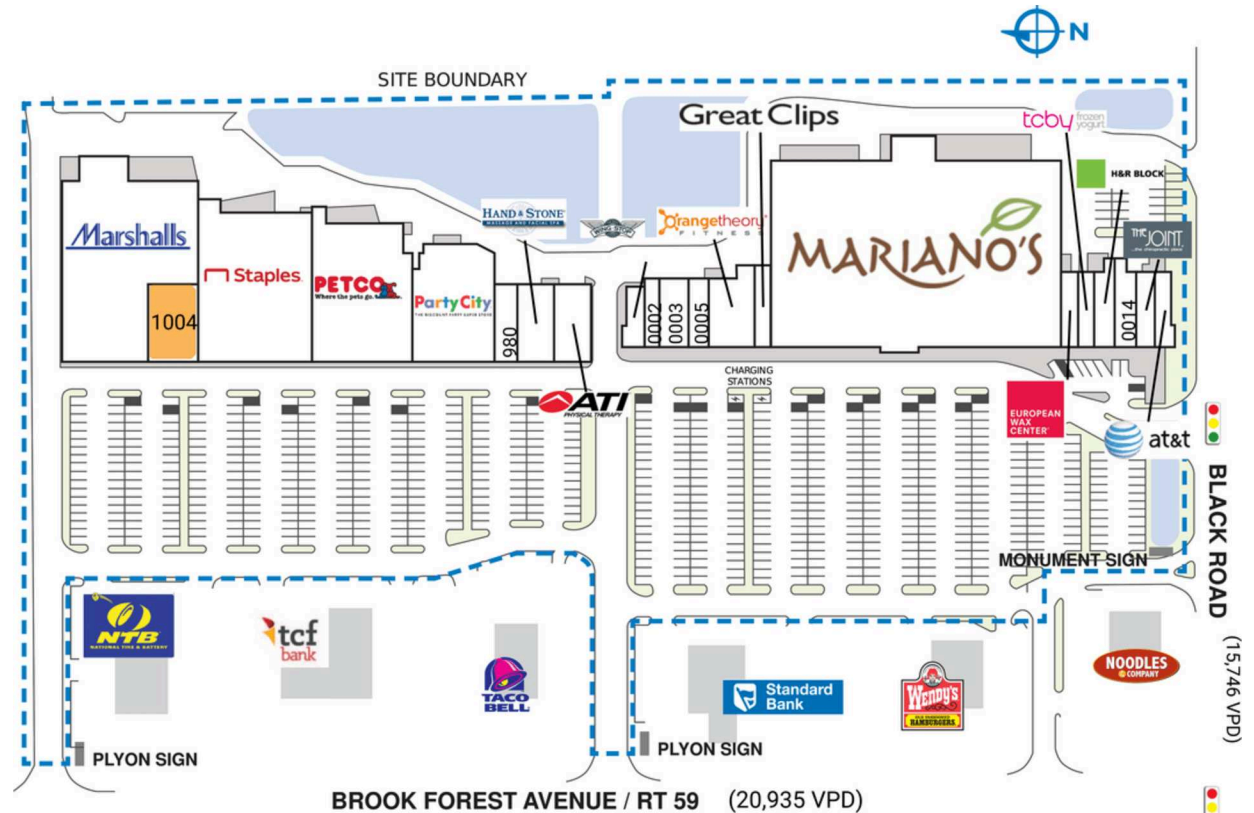

# SHOREWOOD CROSSING

994 Brook Forest Avenue | Shorewood, IL 60404

SPACE	TENANT	SQ. FT.
0001	WingStop	1,432 SF
0002	En Lai	1,500 SF
0003	Troy Dental	3,000 SF
0005	Undisputed Nutrition	1,500 SF
0006	Orangetheory Fitness	3,426 SF
0009	Great Clips	1,125 SF
0010	Mariano's	65,977 SF
0011	European Wax Center	1,600 SF
0012	TCBY	1,600 SF
0013	H&R Block	1,600 SF
0014	Asurion	1,600 SF
0015	The Joint	1,600 SF
0016	AT&T	1,745 SF
972	ATI Physical Therapy	3,200 SF
976	Hand & Stone Massage and Facial Spa	3,200 SF
980	Le Petit Nail Salon	1,600 SF
988	Party City	12,013 SF
990	Petco	15,250 SF
992	Staples	20,388 SF
<b>1004</b>	<b>AVAILABLE</b>	<b>6,625 SF</b>
1008	Marshalls	24,000 SF
<b>TOTAL SQ. FT.</b>		<b>173,981</b>

SITE LEGEND	
<span style="display: inline-block; width: 15px; height: 15px; background-color: #FFD700; border: 1px solid black;"></span> Available	<span style="display: inline-block; width: 15px; height: 15px; background-color: #D3D3D3; border: 1px solid black;"></span> Occupied
<span style="display: inline-block; width: 15px; height: 15px; background-color: #ADD8E6; border: 1px solid black;"></span> Leased (not occupied)	<span style="display: inline-block; width: 15px; height: 15px; background-color: #808080; border: 1px solid black;"></span> Owned by Others
<span style="display: inline-block; width: 15px; height: 15px; border: 2px dashed blue;"></span> Site Boundary	