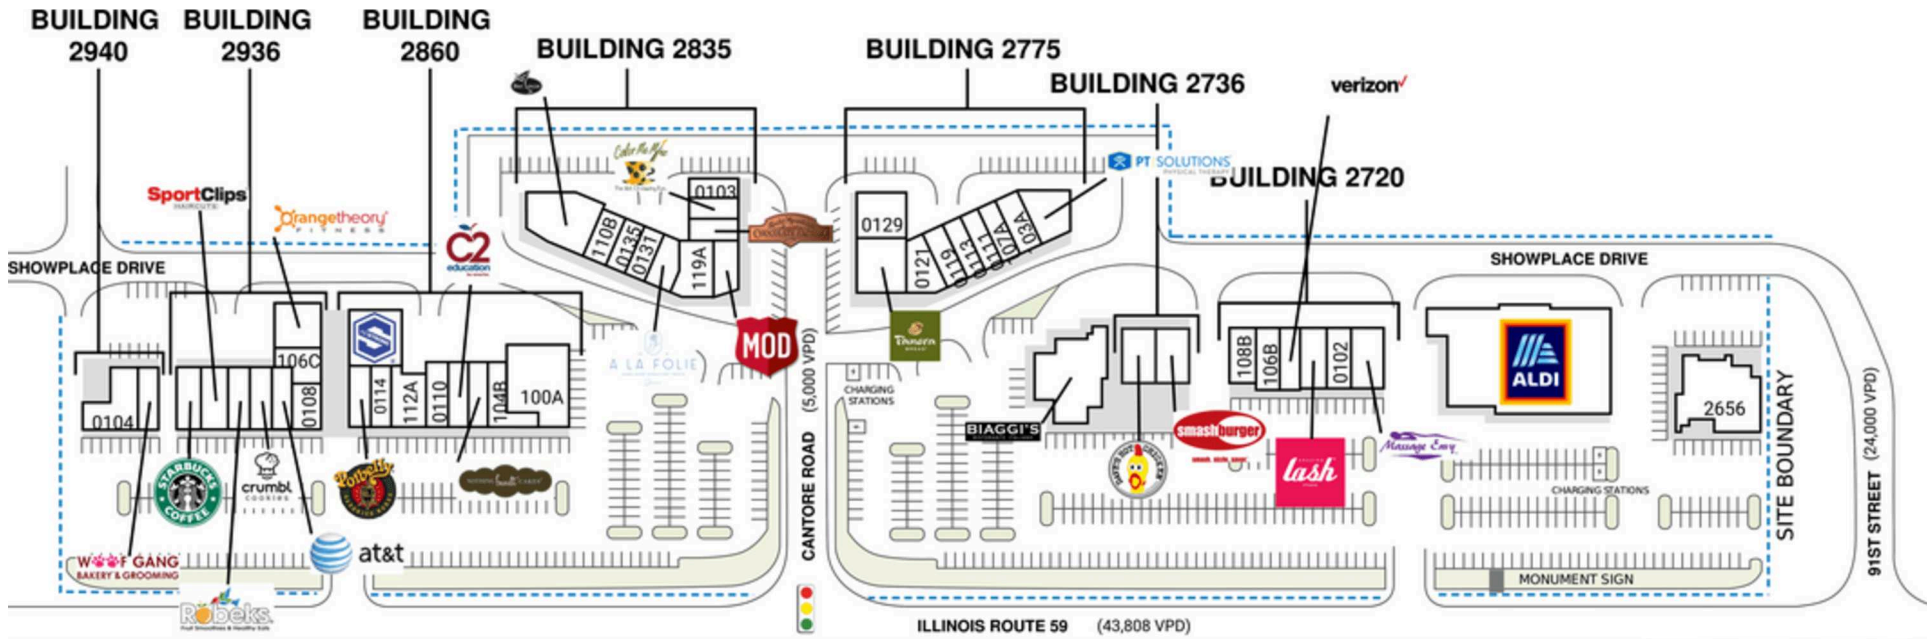

SITE LEGEND

- Available
- Occupied
- Leased (not occupied)
- Owned by Others
- Site Boundary

DISCLAIMER - This site plan is for general information purposes only and is not intended to constitute representations and warranties by Landlord as to the ownership of the real property depicted herein or the identity or nature of any occupants thereof.