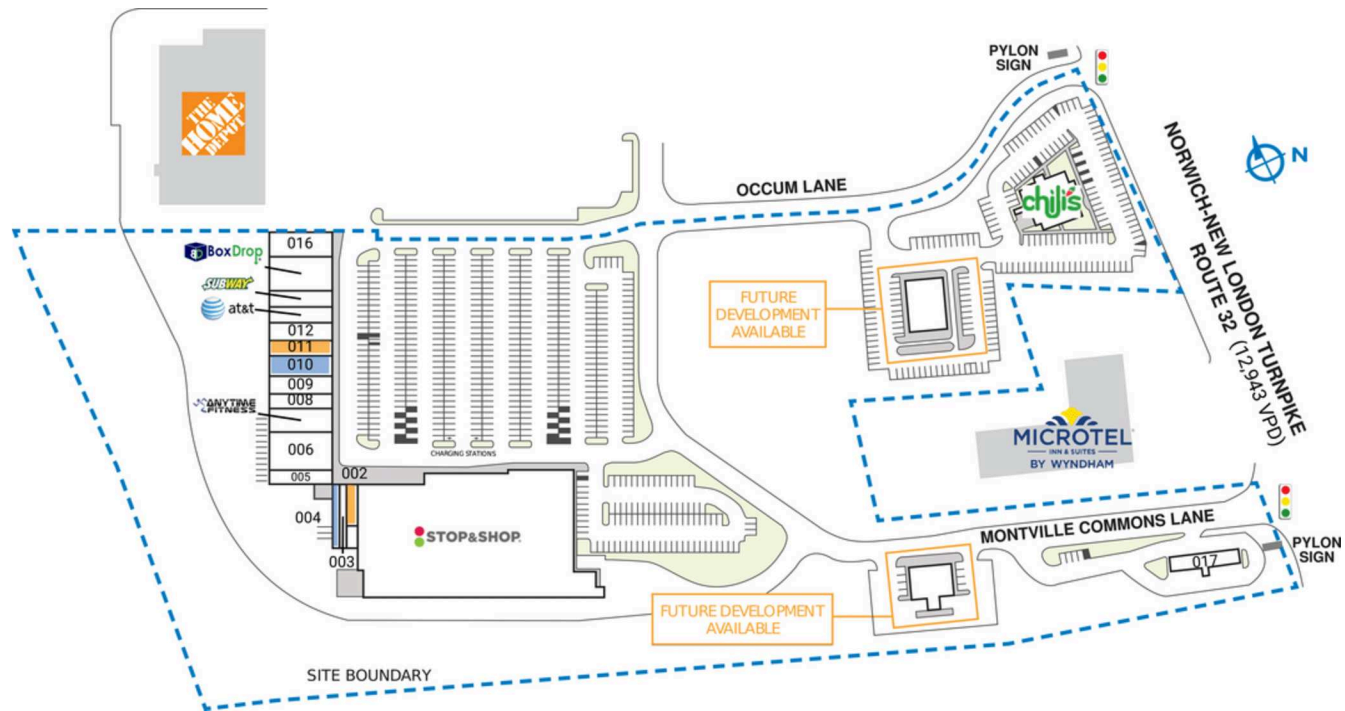

MONTVILLE COMMONS

2020 Norwich - New London Turnpike | Montville, CT 06382

SPACE	TENANT	SQ. FT.
A	Stop & Shop	63,000 SF
SHAD I	Home Depot	
002	AVAILABLE	2,000 SF
003	Clean Cuts Salon & Barber	1,500 SF
004	COMING AVAILABLE	1,500 SF
005	Thread and Nail	2,000 SF
006	Longshots Sports Cafe	6,000 SF
007	Anytime Fitness	4,000 SF
008	Smoking Gorilla Premium Smoke Shop	2,000 SF
009	Greater Norwich Chiropractic	2,000 SF
010	COMING AVAILABLE	2,000 SF
011	AVAILABLE	2,000 SF
012	Advanced Vein Associates	3,500 SF
013	AT&T	2,500 SF
014	Subway	2,000 SF
015	BoxDrop Shoreline	8,000 SF
016	Montville Wine & Spirits	4,000 SF
017	Stop & Shop Fuel Center	3,000 SF
018	Chili's	5,916 SF
TOTAL SQ. FT.		116,916

SITE LEGEND

- Available
- Occupied
- Leased (not occupied)
- Owned by Others
- Site Boundary

DISCLAIMER - This site plan is for general information purposes only and is not intended to constitute representations and warranties by Landlord as to the ownership of the real property depicted herein or the identity or nature of any occupants thereof.