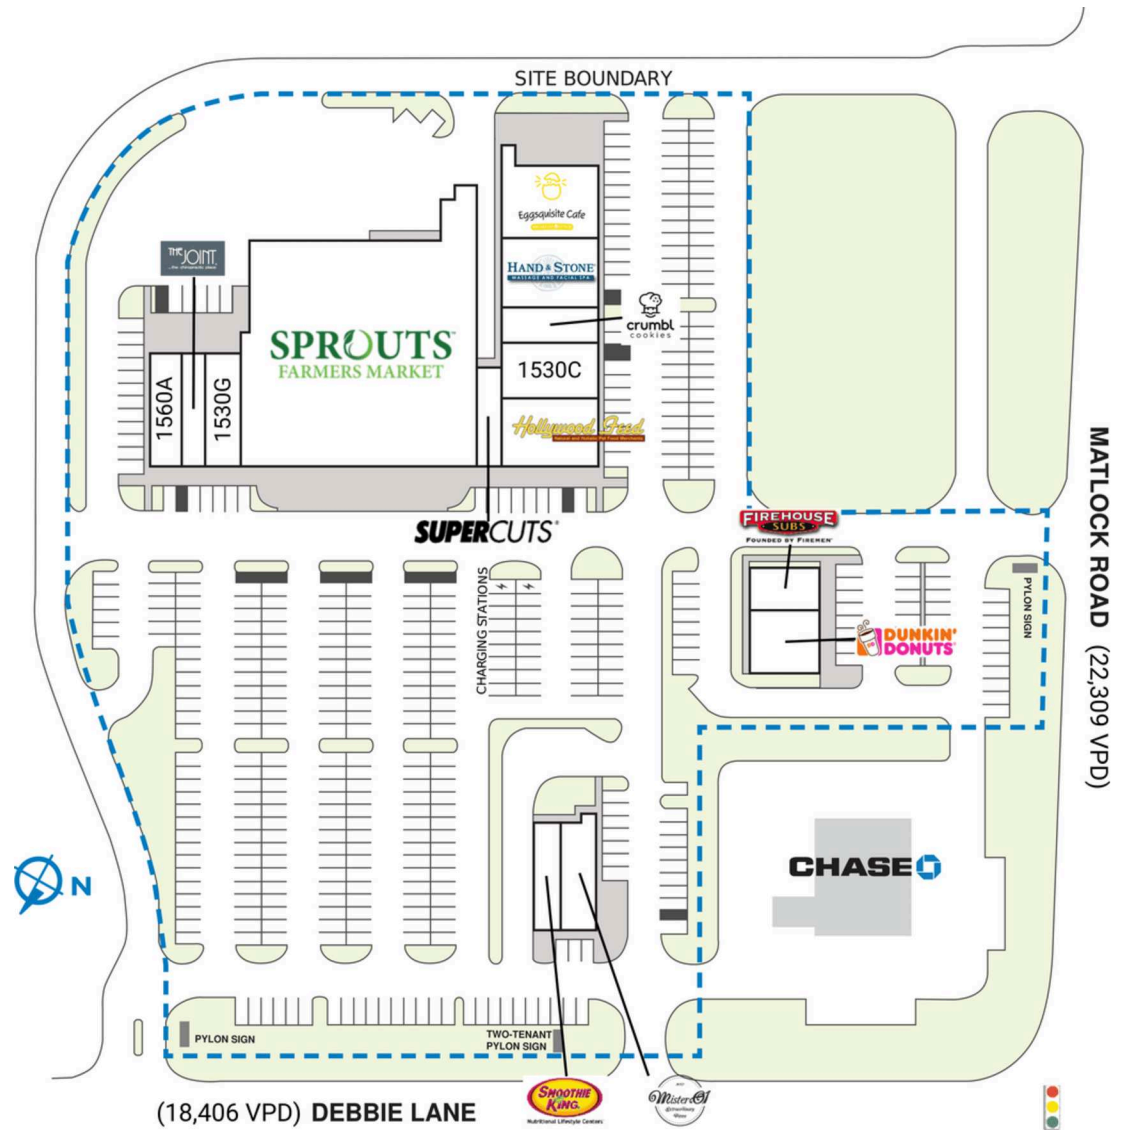

MANSFIELD MARKET CENTER

1550 E. Debbie Lane | Mansfield, TX 76063

SPACE	TENANT	SQ. FT.
OUT1	Mister O! Pizza	2,200 SF
OUT2	Smoothie King	1,050 SF
1530A	Supercuts	1,190 SF
1530B	Hollywood Feed	3,000 SF
1530C	Amaris Nails & Spa	2,500 SF
1530D	Crumbl Cookies	1,883 SF
1530E	Hand & Stone Massage and Facial Spa	3,000 SF
1530F	Eggsquisite Cafe	3,477 SF
1530G	Brain Balance of Mansfield	2,480 SF
1550	Sprouts Farmers Market	27,500 SF
1560A	Pine Cove Dental	2,000 SF
1560B	The Joint	1,120 SF
2950A	Dunkin'	2,200 SF
2950B	Firehouse Subs	1,753 SF
TOTAL SQ. FT.		55,353

SITE LEGEND	
 Available	 Occupied
 Leased (not occupied)	 Owned by Others
 Site Boundary	

DISCLAIMER - This site plan is for general information purposes only and is not intended to constitute representations and warranties by Landlord as to the ownership of the real property depicted herein or the identity or nature of any occupants thereof.