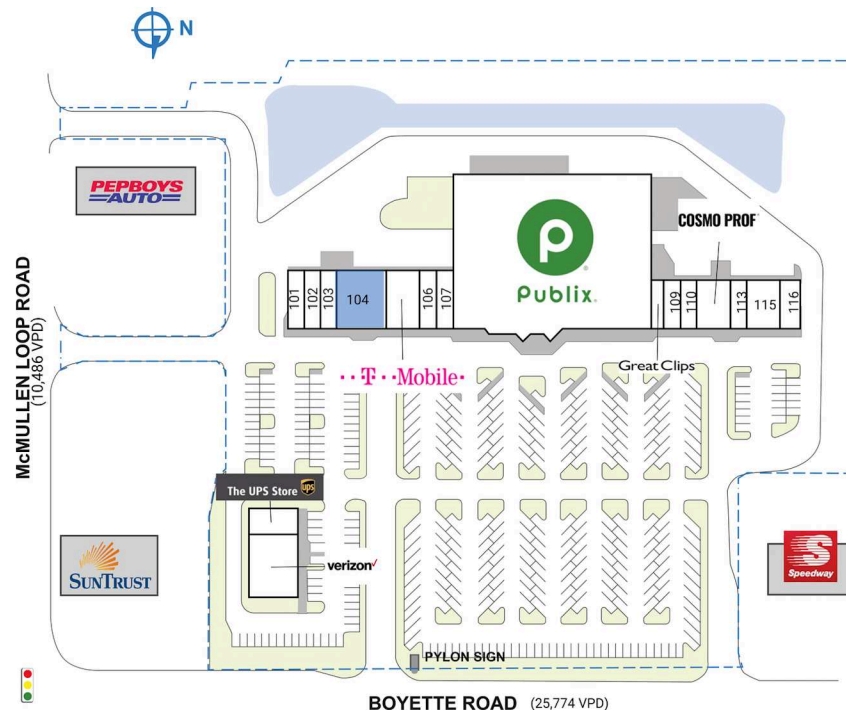

# GOOLSBY POINTE

11539-11709 Boyette Road | Riverview, FL 33569

SPACE	TENANT	SQ. FT.						
095	Publix	44,265 SF	106	Luco Salon	1,400 SF	116	Vape-Ology	1,200 SF
101	Sage Cleaners	1,400 SF	107	Kenny's Liquors	1,400 SF	117	The UPS Store	1,240 SF
102	Chai Yo Thai Cuisine	1,400 SF	108	Great Clips	1,200 SF	118	Verizon	5,220 SF
103	Smile Design Dentistry	1,400 SF	109	China Park Restaurant	1,200 SF	<b>TOTAL SQ. FT.</b>		<b>75,525</b>
<b>104</b>	<b>COMING AVAILABLE</b>	<b>4,200 SF</b>	110	Sun Hill Optical	1,200 SF			
105	T-Mobile	2,800 SF	112	CosmoProf	2,400 SF			
			113	Pizza Vola Italian Express	1,200 SF			
			115	Venus Nail Spa by Julie	2,400 SF			

**SITE LEGEND**

- Available
- Occupied
- Leased (not occupied)
- Owned by Others
- Site Boundary

DISCLAIMER - This site plan is for general information purposes only and is not intended to constitute representations and warranties by Landlord as to the ownership of the real property depicted herein or the identity or nature of any occupants thereof.