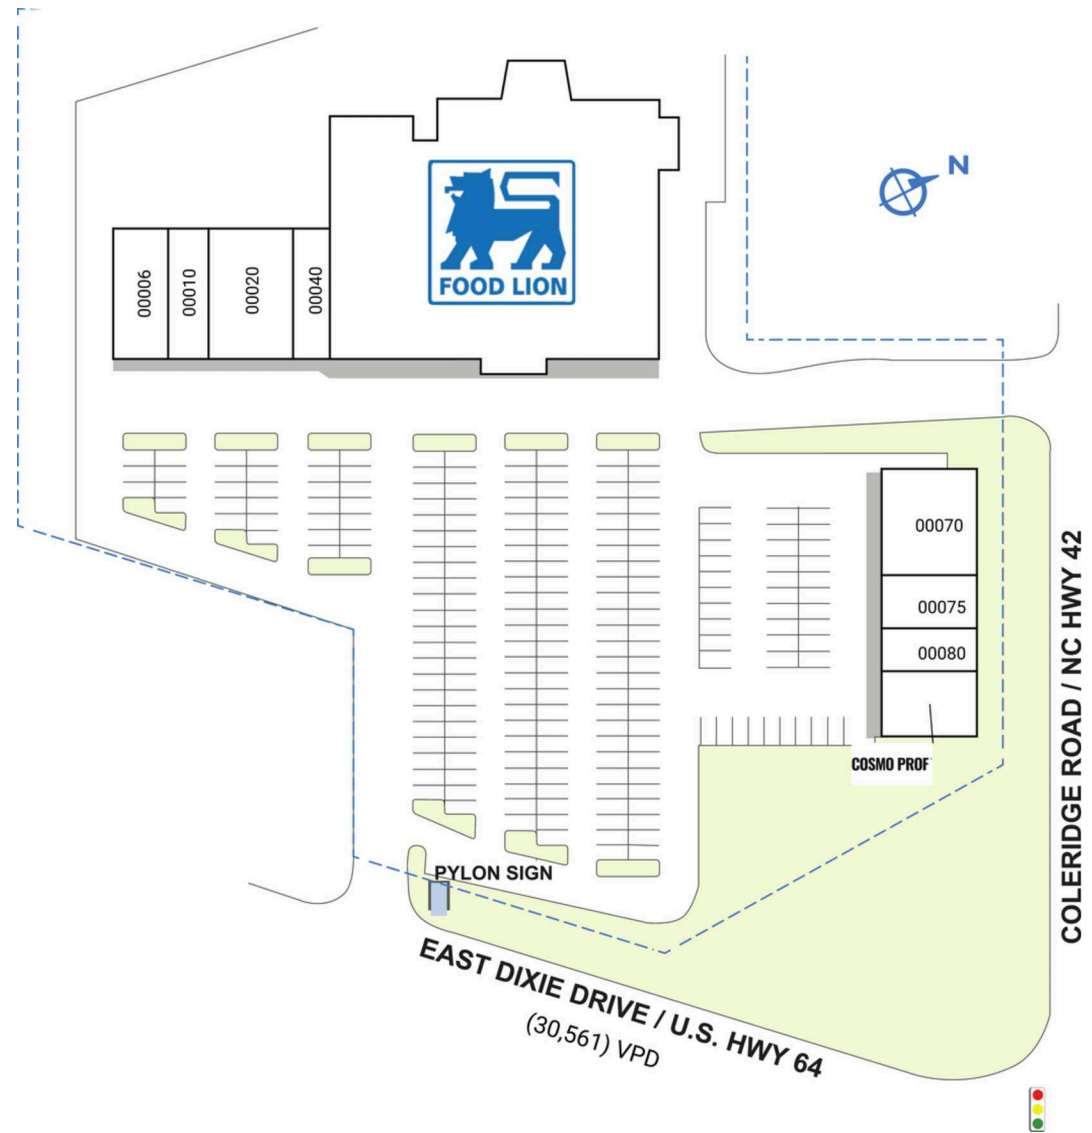

# CROSSROADS PLAZA

1359 E Dixie Drive | Asheboro, NC 27203

SPACE	TENANT	SQ. FT.
00006	Houng Thanh	2,800 SF
00010	Shine Nails	2,000 SF
00020	Kids World of Asheboro	4,400 SF
00040	Smoke House	1,640 SF
00060	Food Lion	30,600 SF
00070	!Una Mas! Modern Taqueria?Margaritas	4,000 SF
00075	Regional Finance	2,000 SF
00080	Thai	1,633 SF
00090	CosmoProf	2,367 SF
<b>TOTAL SQ. FT.</b>		<b>51,440</b>

SITE LEGEND	
<span style="display:inline-block; width:15px; height:15px; background-color:orange; border:1px solid black;"></span> Available	<span style="display:inline-block; width:15px; height:15px; background-color:gray; border:1px solid black;"></span> Occupied
<span style="display:inline-block; width:15px; height:15px; background-color:blue; border:1px solid black;"></span> Leased (not occupied)	<span style="display:inline-block; width:15px; height:15px; background-color:lightgray; border:1px solid black;"></span> Owned by Others
<span style="border:2px dashed blue; display:inline-block; width:15px; height:15px;"></span> Site Boundary	

DISCLAIMER - This site plan is for general information purposes only and is not intended to constitute representations and warranties by Landlord as to the ownership of the real property depicted herein or the identity or nature of any occupants thereof.