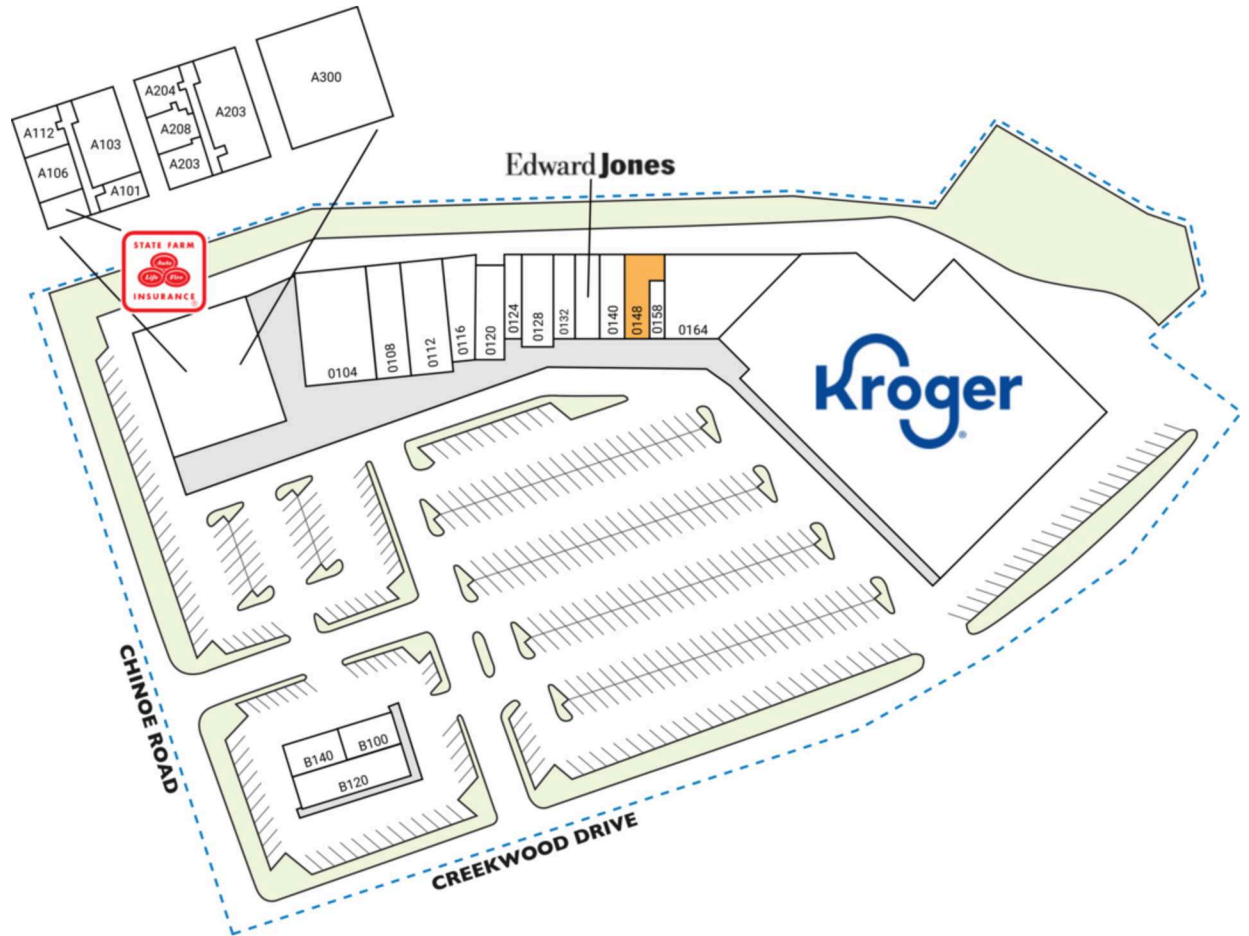

CHINOE CENTER

1060-1070 Chinoe Road | Lexington, KY 40502

SPACE	TENANT	SQ. FT.		SQ. FT.
A100	State Farm Insurance	1,572 SF	0108 La Bonne Vie	2,846 SF
A101	Right at Home of Lexington	1,064 SF	0112 Lovely Nails & Spa	2,912 SF
A103	Clinical Behavior Analysis	3,488 SF	0116 KORT Physical Therapy	2,047 SF
A106	Barefoot Yoga Works	1,621 SF	0120 Violets Boutique	1,889 SF
A112	Birchwood Healing Place	1,561 SF	0124 Baker Chiropractic	1,050 SF
A203	Willow Creek Counseling Center	6,303 SF	0128 Big City Pizza	1,895 SF
A204	AlphaNet Telecommunications	927 SF	0132 Chinoe Cigar & Tobacco	1,416 SF
A208	Clinical Behavior Analysis	1,836 SF	0136 Edward Jones	1,394 SF
A300	Exceptional Living Centers	10,953 SF	0140 Hemp XR CBD	1,525 SF
B100	EXotic CutZz	1,518 SF	0148 AVAILABLE	1,652 SF
B120	Chinoe Grille	2,547 SF	0158 Thomas Allen Allstate Agency	627 SF
B140	Everything Spuds	972 SF	0164 Mickey Salon & Spa	5,542 SF
0104	El Azteca Mexican Grill	7,042 SF	0190 Kroger	45,582 SF
			TOTAL SQ. FT.	111,781

SITE LEGEND	
 Available	 Occupied
 Leased (not occupied)	 Owned by Others
 Site Boundary	

DISCLAIMER - This site plan is for general information purposes only and is not intended to constitute representations and warranties by Landlord as to the ownership of the real property depicted herein or the identity or nature of any occupants thereof.