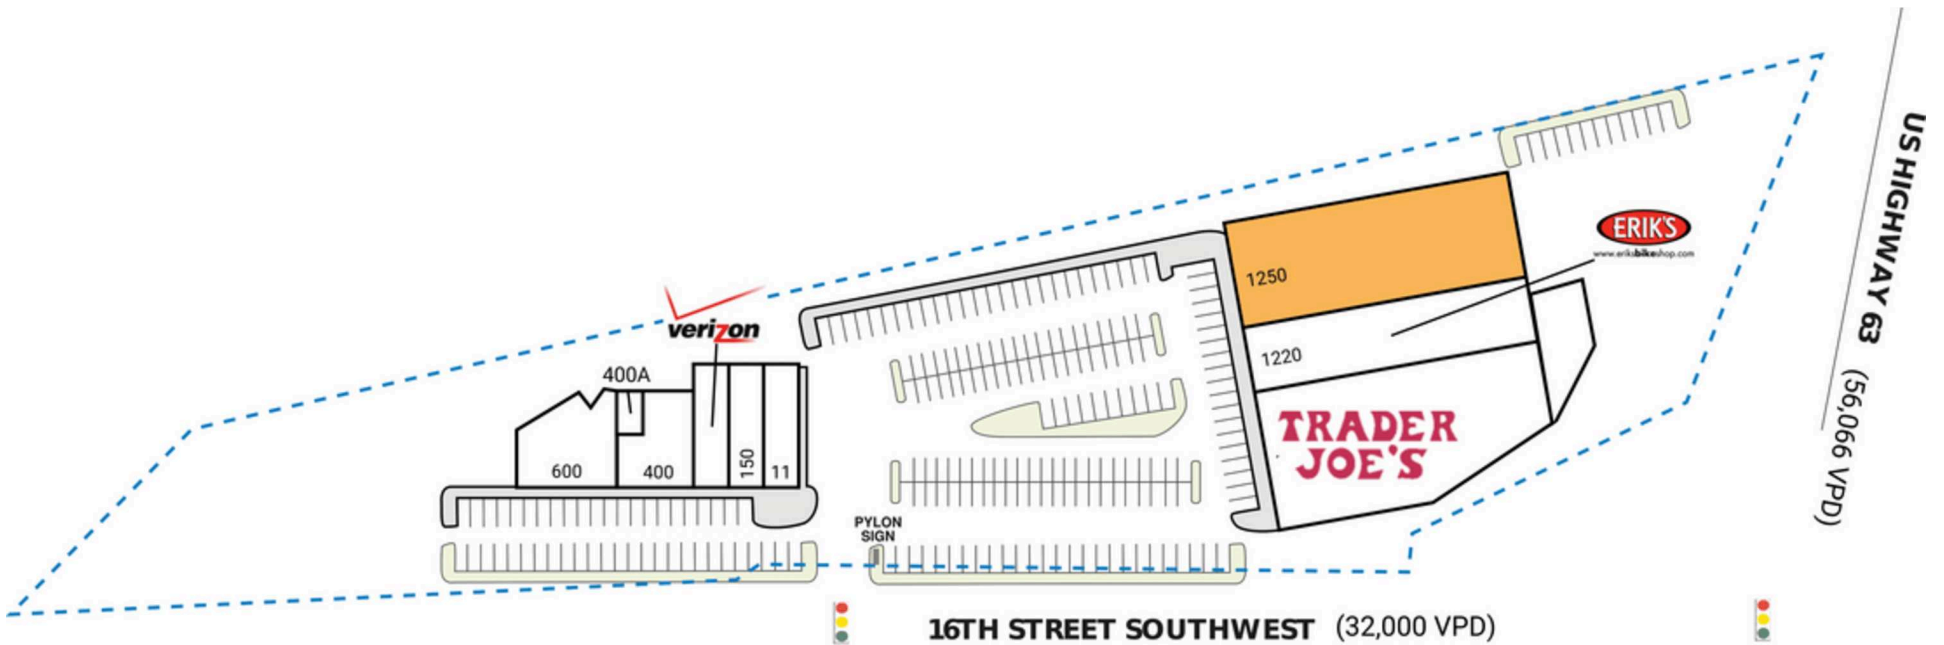

# APACHE SHOPPES

1200 16th Street SW | Rochester, MN 55902

SPACE	TENANT	SQ. FT.				
11	Lasker Jewelers	3,000 SF	400 UC Nails	1,232 SF	1220 Erik's Bike Shop	7,950 SF
150	TerraLoco Running & Yoga	3,775 SF	400A Hot Chip Burger Bar (Storage)	142 SF	<b>1250 AVAILABLE</b>	<b>18,540 SF</b>
200	Verizon Wireless	2,890 SF	600 Hot Chip Burger Bar	4,002 SF	<b>TOTAL SQ. FT.</b>	<b>57,491</b>
			1200 Trader Joe's	15,960 SF		

## SITE LEGEND

- Available
- Occupied
- Leased (not occupied)
- Owned by Others
- Site Boundary

DISCLAIMER - This site plan is for general information purposes only and is not intended to constitute representations and warranties by Landlord as to the ownership of the real property depicted herein or the identity or nature of any occupants thereof.